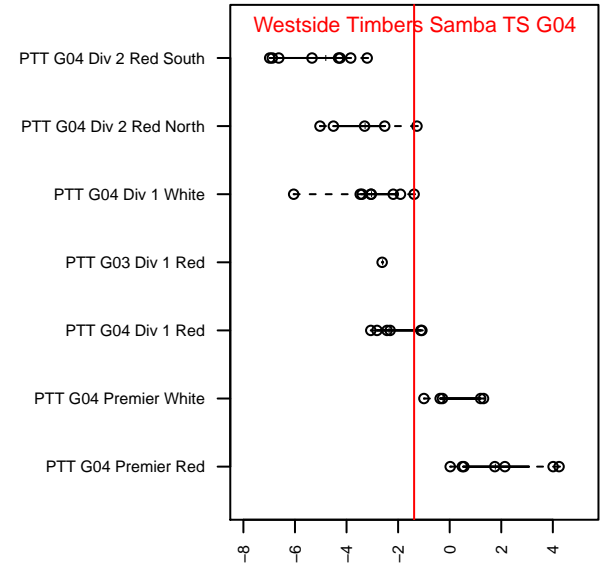

Westside Timbers Samba TS G04

Westside Timbers
 Beaverton, OR
 G04 total strength=1216
 attack=3.17 defense=5.66
 fall league = PTT G04 Div 1 White

alt names used:
 WESTSIDE TIMBERS 04G SAMBA TS
 Westside Timbers 04G Samba TS
 Westside Timbers 04G Samba TS
 WESTSIDE TIMBERS 04G SAMBA TS (OR)
 WT 04G Samba TS
 WT 04G Samba TS

**attack and defense variance (black dot)
relative to other teams
and top 10 in region**

**attack and defense rating
relative to others at age
and all opponents in last 13 months**

Performance relative to 13 month average