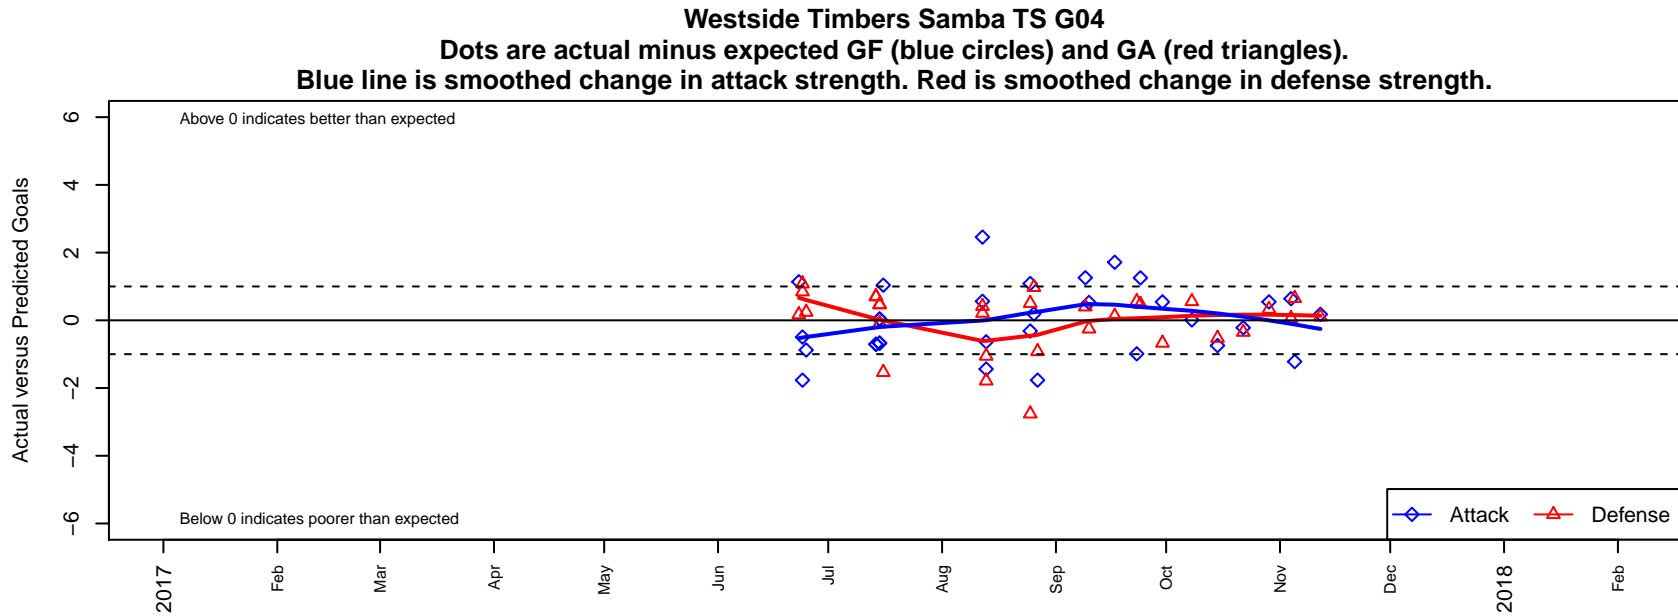

Westside Timbers Samba TS G04

Westside Timbers
 Beaverton, OR
 G04 total strength=1216
 attack=3.17 defense=5.66
 fall league = PTT G04 Div 1 White

alt names used:
 WESTSIDE TIMBERS 04G SAMBA TS
 Westside Timbers 04G Samba TS
 Westside Timbers 04G Samba TS
 WESTSIDE TIMBERS 04G SAMBA TS (OR)
 WT 04G Samba TS
 WT 04G Samba TS

**attack and defense variance (black dot)
relative to other teams
and top 10 in region**

**attack and defense rating
relative to others at age
and all opponents in last 13 months**

Performance relative to 13 month average