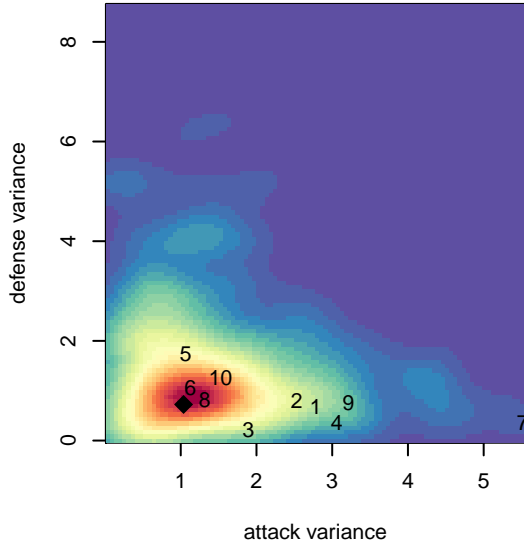

Westside Timbers Samba TS G04

Westside Timbers
 Beaverton, OR
 G04 total strength=1216
 attack=3.17 defense=5.66
 fall league = PTT G04 Div 1 White

alt names used:
 WESTSIDE TIMBERS 04G SAMBA TS
 Westside Timbers 04G Samba TS
 Westside Timbers 04G Samba TS
 WESTSIDE TIMBERS 04G SAMBA TS (OR)
 WT 04G Samba TS
 WT 04G Samba TS

Venues played:
 2017 Clash At the Border Gold/Silver/Bronze
 2017 Beaverton Cup U14 Silver
 2017 Bend Premier Cup Nadia Nadim (Silver) [
 2017 Chinook Cup U14
 2017 PTT G04 Division 1 White
 2017 OYS PTT Presidents Cup G04

**attack and defense variance (black dot)
relative to other teams
and top 10 in region**

**attack and defense rating
relative to others at age
and all opponents in last 13 months**

Performance relative to 13 month average