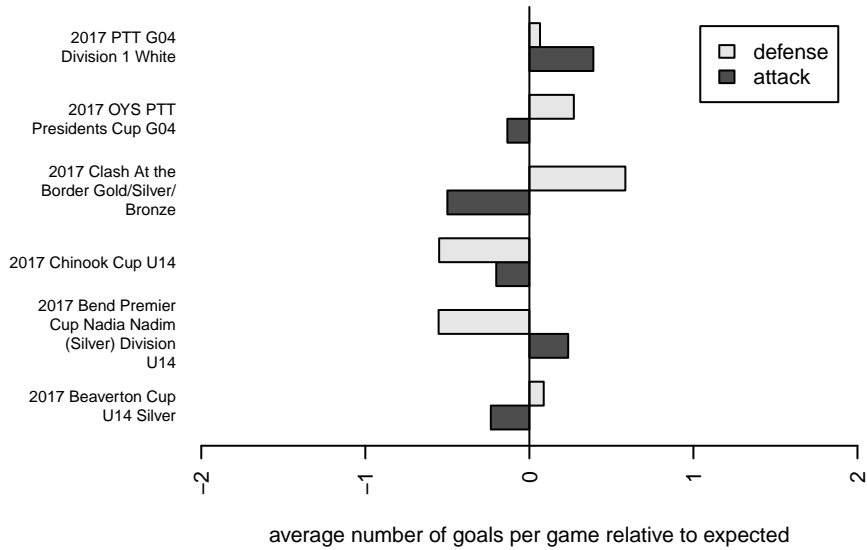

Westside Timbers Samba TS G04

Westside Timbers
 Beaverton, OR
 G04 total strength=1216
 attack=3.17 defense=5.66
 fall league = PTT G04 Div 1 White

alt names used:
 WESTSIDE TIMBERS 04G SAMBA TS
 Westside Timbers 04G Samba TS
 Westside Timbers 04G Samba TS
 WESTSIDE TIMBERS 04G SAMBA TS (OR)
 WT 04G Samba TS
 WT 04G Samba TS

Venues played:
 2017 Clash At the Border Gold/Silver/Bronze
 2017 Beaverton Cup U14 Silver
 2017 Bend Premier Cup Nadia Nadim (Silver) [
 2017 Chinook Cup U14
 2017 PTT G04 Division 1 White
 2017 OYS PTT Presidents Cup G04

**attack and defense variance (black dot)
relative to other teams
and top 10 in region**

**attack and defense rating
relative to others at age
and all opponents in last 13 months**

Performance relative to 13 month average