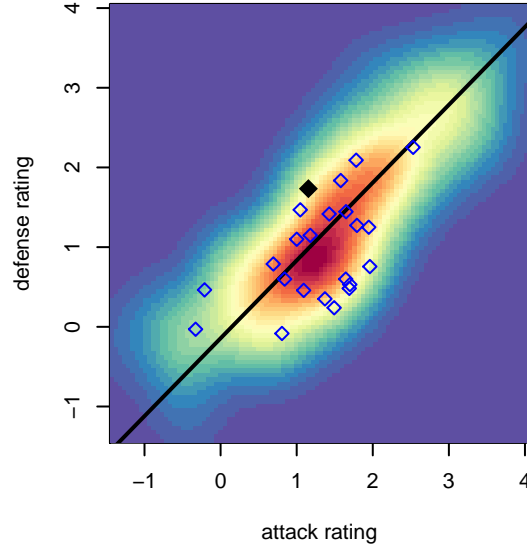

Westside Timbers Samba TS G04

Westside Timbers
 Beaverton, OR
 G04 total strength=1216
 attack=3.17 defense=5.66
 fall league = PTT G04 Div 1 White

alt names used:
 WESTSIDE TIMBERS 04G SAMBA TS
 Westside Timbers 04G Samba TS
 Westside Timbers 04G Samba TS
 WESTSIDE TIMBERS 04G SAMBA TS (OR)
 WT 04G Samba TS
 WT 04G Samba TS

Venues played:
 2017 Clash At the Border Gold/Silver/Bronze
 2017 Beaverton Cup U14 Silver
 2017 Bend Premier Cup Nadia Nadim (Silver) [
 2017 Chinook Cup U14
 2017 PTT G04 Division 1 White
 2017 OYS PTT Presidents Cup G04

**attack and defense variance (black dot)
relative to other teams
and top 10 in region**

**attack and defense rating
relative to others at age
and all opponents in last 13 months**

Performance relative to 13 month average